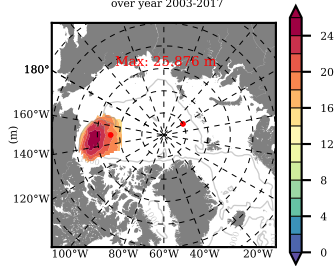

ERA01NEM405PSC mean FWC (m) over 1980

Mean FWC (m) from BG Obs Sys. (Proshutinsky et al. GRL2018) over year 2003-2017

Mean FWC (m) from Init State

ERA01NEM405PSC mean SSH anomaly

Mean DOT from Armitage et al. 2017 2003-2014