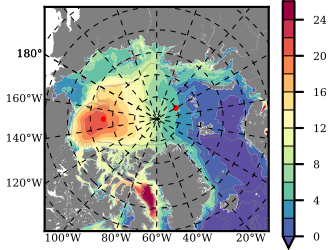

ERA01NEM405PSC mean FWC (m) over 1980

Mean FWC (m) from BG Obs Sys. (Proshutinsky et al. GRL2018) over year 2003-2017

Mean FWC (m) from Init State

ERA01NEM405PSC mean SSH anomaly

Mean DOT from Armitage et al. 2017 2003-2014