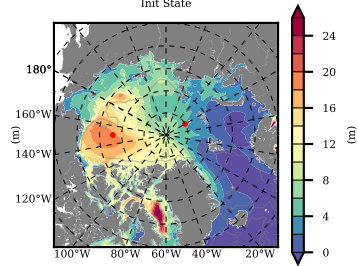

ERA01NEM405PSC mean FWC (m) over 1980

Mean FWC (m) from BG Obs Sys. (Proshutinsky et al. GRL2018) over year 2003-2017

Mean FWC (m) from Init State

ERA01NEM405PSC mean SSH anomaly

Mean DOT from Armitage et al. 2017 2003-2014