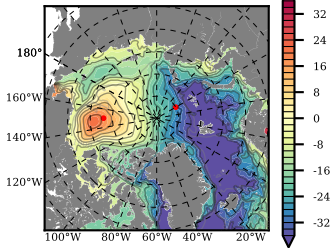

ERA01NEM405PSC mean FWC (m) over 1980

Mean FWC (m) from BG Obs Sys. (Proshutinsky et al. GRL2018) over year 2003-2017

Mean FWC (m) from Init State

ERA01NEM405PSC mean SSH anomaly

Mean DOT from Armitage et al. 2017 2003-2014