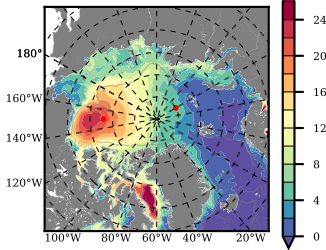

ERA01NEM405PSC mean FWC (m) over 1981

Mean FWC (m) from BG Obs Sys. (Proshutinsky et al. GRL2018) over year 2003-2017

Mean FWC (m) from Init State

ERA01NEM405PSC mean SSH anomaly

Mean DOT from Armitage et al. 2017 2003-2014