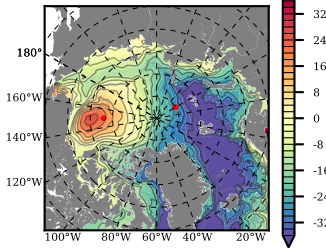

ERA01NEM405PSC mean FWC (m) over 1981

Mean FWC (m) from BG Obs Sys. (Proshutinsky et al. GRL2018) over year 2003-2017

Mean FWC (m) from Init State

ERA01NEM405PSC mean SSH anomaly

Mean DOT from Armitage et al. 2017 2003-2014