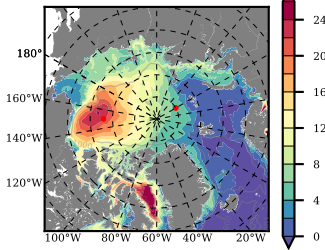

ERA01NEM405PSC mean FWC (m) over 1982

Mean FWC (m) from BG Obs Sys. (Proshutinsky et al. GRL2018) over year 2003-2017

Mean FWC (m) from Init State

ERA01NEM405PSC mean SSH anomaly

Mean DOT from Armitage et al. 2017 2003-2014