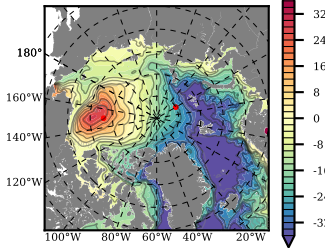

ERA01NEM405PSC mean FWC (m) over 1982

Mean FWC (m) from BG Obs Sys. (Proshutinsky et al. GRL2018) over year 2003-2017

Mean FWC (m) from Init State

ERA01NEM405PSC mean SSH anomaly

Mean DOT from Armitage et al. 2017 2003-2014