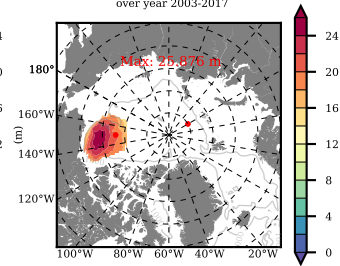

ERA01NEM405PSC mean FWC (m) over 1982

Mean FWC (m) from BG Obs Sys. (Proshutinsky et al. GRL2018) over year 2003-2017

Mean FWC (m) from Init State

ERA01NEM405PSC mean SSH anomaly

Mean DOT from Armitage et al. 2017 2003-2014