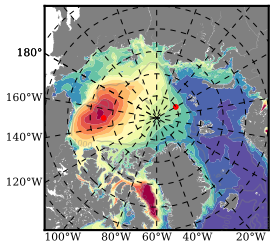

ERA01NEM405PSC mean FWC (m) over 1983

Mean FWC (m) from BG Obs Sys. (Proshutinsky et al. GRL2018) over year 2003-2017

Mean FWC (m) from Init State

ERA01NEM405PSC mean SSH anomaly

Mean DOT from Armitage et al. 2017 2003-2014