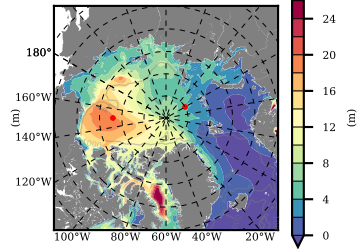

ERA01NEM405PSC mean FWC (m) over 1983

Mean FWC (m) from BG Obs Sys. (Proshutinsky et al. GRL2018) over year 2003-2017

Mean FWC (m) from Init State

ERA01NEM405PSC mean SSH anomaly

Mean DOT from Armitage et al. 2017 2003-2014