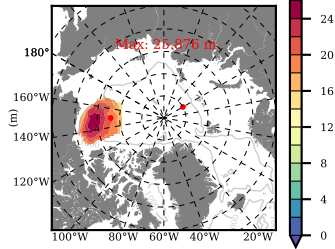

ERA01NEM405PSC mean FWC (m) over 1983

Mean FWC (m) from BG Obs Sys. (Proshutinsky et al. GRL2018) over year 2003-2017

Mean FWC (m) from Init State

ERA01NEM405PSC mean SSH anomaly

Mean DOT from Armitage et al. 2017 2003-2014