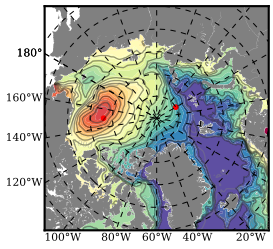

ERA01NEM405PSC mean FWC (m) over 1983

Mean FWC (m) from BG Obs Sys. (Proshutinsky et al. GRL2018) over year 2003-2017

Mean FWC (m) from Init State

ERA01NEM405PSC mean SSH anomaly

Mean DOT from Armitage et al. 2017 2003-2014