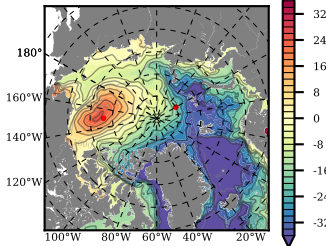

ERA01NEM405PSC mean FWC (m) over 1984

Mean FWC (m) from BG Obs Sys. (Proshutinsky et al. GRL2018) over year 2003-2017

Mean FWC (m) from Init State

ERA01NEM405PSC mean SSH anomaly

Mean DOT from Armitage et al. 2017 2003-2014