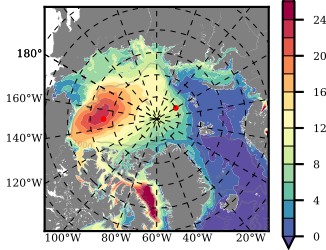

ERA01NEM405PSC mean FWC (m) over 1984

Mean FWC (m) from BG Obs Sys. (Proshutinsky et al. GRL2018) over year 2003-2017

Mean FWC (m) from Init State

ERA01NEM405PSC mean SSH anomaly

Mean DOT from Armitage et al. 2017 2003-2014