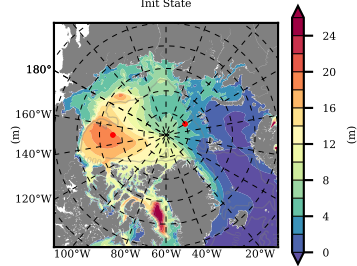

ERA01NEM405PSC mean FWC (m) over 1985

Mean FWC (m) from BG Obs Sys. (Proshutinsky et al. GRL2018) over year 2003-2017

Mean FWC (m) from Init State

ERA01NEM405PSC mean SSH anomaly

Mean DOT from Armitage et al. 2017 2003-2014