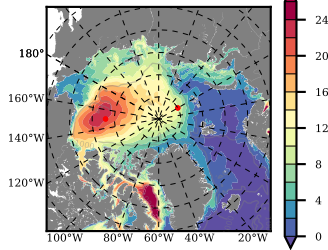

ERA01NEM405PSC mean FWC (m) over 1985

Mean FWC (m) from BG Obs Sys. (Proshutinsky et al. GRL2018) over year 2003-2017

Mean FWC (m) from Init State

ERA01NEM405PSC mean SSH anomaly

Mean DOT from Armitage et al. 2017 2003-2014