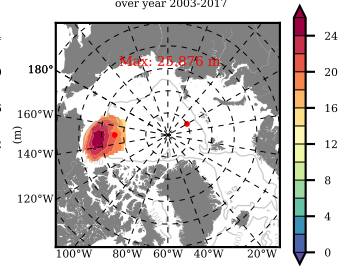

ERA01NEM405PSC mean FWC (m) over 1985

Mean FWC (m) from BG Obs Sys. (Proshutinsky et al. GRL2018) over year 2003-2017

Mean FWC (m) from Init State

ERA01NEM405PSC mean SSH anomaly

Mean DOT from Armitage et al. 2017 2003-2014