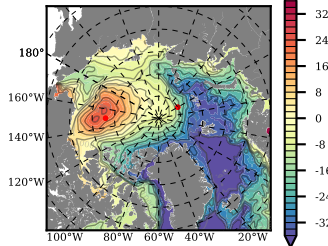

ERA01NEM405PSC mean FWC (m) over 1985

Mean FWC (m) from BG Obs Sys. (Proshutinsky et al. GRL2018) over year 2003-2017

Mean FWC (m) from Init State

ERA01NEM405PSC mean SSH anomaly

Mean DOT from Armitage et al. 2017 2003-2014