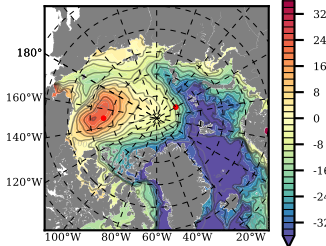

ERA01NEM405PSC mean FWC (m) over 1986

Mean FWC (m) from BG Obs Sys. (Proshutinsky et al. GRL2018) over year 2003-2017

Mean FWC (m) from Init State

ERA01NEM405PSC mean SSH anomaly

Mean DOT from Armitage et al. 2017 2003-2014