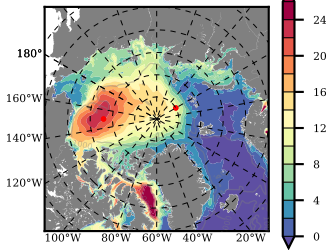

ERA01NEM405PSC mean FWC (m) over 1986

Mean FWC (m) from BG Obs Sys. (Proshutinsky et al. GRL2018) over year 2003-2017

Mean FWC (m) from Init State

ERA01NEM405PSC mean SSH anomaly

Mean DOT from Armitage et al. 2017 2003-2014