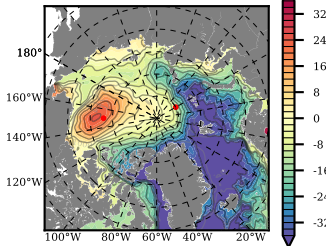

ERA01NEM405PSC mean FWC (m) over 1987

Mean FWC (m) from BG Obs Sys. (Proshutinsky et al. GRL2018) over year 2003-2017

Mean FWC (m) from Init State

ERA01NEM405PSC mean SSH anomaly

Mean DOT from Armitage et al. 2017 2003-2014