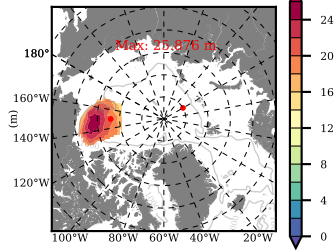

ERA01NEM405PSC mean FWC (m) over 1987

Mean FWC (m) from BG Obs Sys. (Proshutinsky et al. GRL2018) over year 2003-2017

Mean FWC (m) from Init State

ERA01NEM405PSC mean SSH anomaly

Mean DOT from Armitage et al. 2017 2003-2014