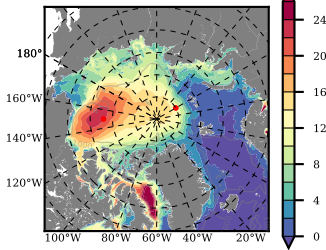

ERA01NEM405PSC mean FWC (m) over 1987

Mean FWC (m) from BG Obs Sys. (Proshutinsky et al. GRL2018) over year 2003-2017

Mean FWC (m) from Init State

ERA01NEM405PSC mean SSH anomaly

Mean DOT from Armitage et al. 2017 2003-2014