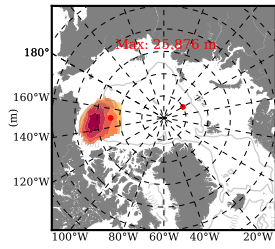

ERA01NEM405PSC mean FWC (m) over 1988

Mean FWC (m) from BG Obs Sys. (Proshutinsky et al. GRL2018) over year 2003-2017

Mean FWC (m) from Init State

ERA01NEM405PSC mean SSH anomaly

Mean DOT from Armitage et al. 2017 2003-2014