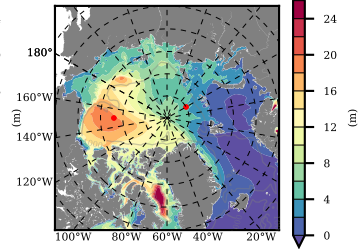

ERA01NEM405PSC mean FWC (m) over 1988

Mean FWC (m) from BG Obs Sys. (Proshutinsky et al. GRL2018) over year 2003-2017

Mean FWC (m) from Init State

ERA01NEM405PSC mean SSH anomaly

Mean DOT from Armitage et al. 2017 2003-2014