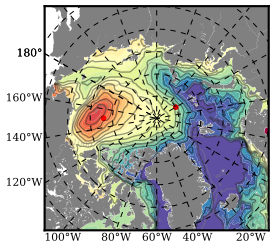

ERA01NEM405PSC mean FWC (m) over 1988

Mean FWC (m) from BG Obs Sys. (Proshutinsky et al. GRL2018) over year 2003-2017

Mean FWC (m) from Init State

ERA01NEM405PSC mean SSH anomaly

Mean DOT from Armitage et al. 2017 2003-2014