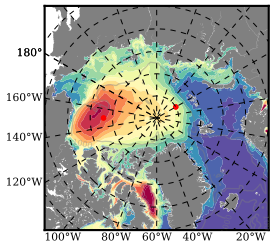

ERA01NEM405PSC mean FWC (m) over 1988

Mean FWC (m) from BG Obs Sys. (Proshutinsky et al. GRL2018) over year 2003-2017

Mean FWC (m) from Init State

ERA01NEM405PSC mean SSH anomaly

Mean DOT from Armitage et al. 2017 2003-2014