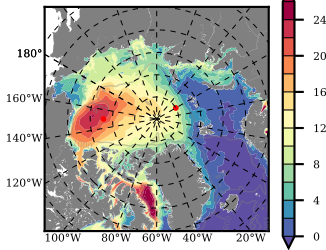

ERA01NEM405PSC mean FWC (m) over 1989

Mean FWC (m) from BG Obs Sys. (Proshutinsky et al. GRL2018) over year 2003-2017

Mean FWC (m) from Init State

ERA01NEM405PSC mean SSH anomaly

Mean DOT from Armitage et al. 2017 2003-2014