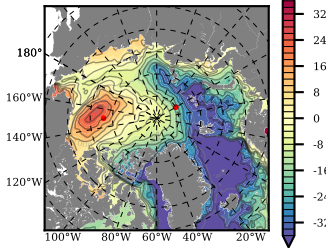

ERA01NEM405PSC mean FWC (m) over 1989

Mean FWC (m) from BG Obs Sys. (Proshutinsky et al. GRL2018) over year 2003-2017

Mean FWC (m) from Init State

ERA01NEM405PSC mean SSH anomaly

Mean DOT from Armitage et al. 2017 2003-2014