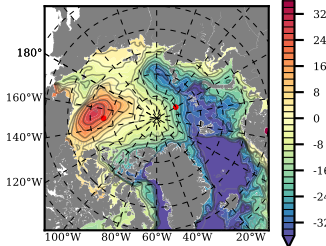

ERA01NEM405PSC mean FWC (m) over 1990

Mean FWC (m) from BG Obs Sys. (Proshutinsky et al. GRL2018) over year 2003-2017

Mean FWC (m) from Init State

ERA01NEM405PSC mean SSH anomaly

Mean DOT from Armitage et al. 2017 2003-2014