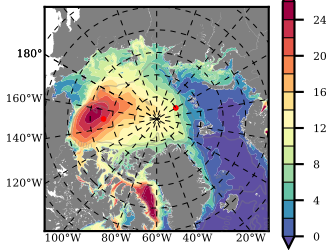

ERA01NEM405PSC mean FWC (m) over 1990

Mean FWC (m) from BG Obs Sys. (Proshutinsky et al. GRL2018) over year 2003-2017

Mean FWC (m) from Init State

ERA01NEM405PSC mean SSH anomaly

Mean DOT from Armitage et al. 2017 2003-2014