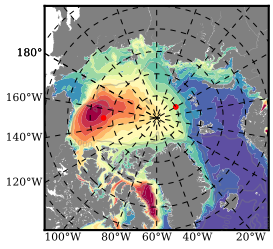

ERA01NEM405PSC mean FWC (m) over 1991

Mean FWC (m) from BG Obs Sys. (Proshutinsky et al. GRL2018) over year 2003-2017

Mean FWC (m) from Init State

ERA01NEM405PSC mean SSH anomaly

Mean DOT from Armitage et al. 2017 2003-2014