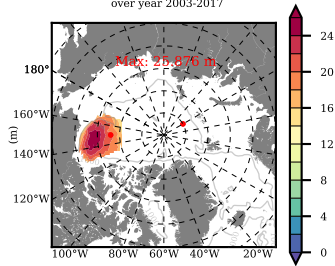

ERA01NEM405PSC mean FWC (m) over 1991

Mean FWC (m) from BG Obs Sys. (Proshutinsky et al. GRL2018) over year 2003-2017

Mean FWC (m) from Init State

ERA01NEM405PSC mean SSH anomaly

Mean DOT from Armitage et al. 2017 2003-2014