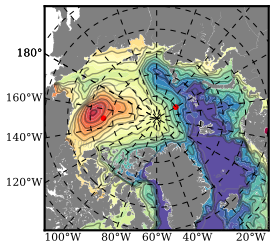

ERA01NEM405PSC mean FWC (m) over 1991

Mean FWC (m) from BG Obs Sys. (Proshutinsky et al. GRL2018) over year 2003-2017

Mean FWC (m) from Init State

ERA01NEM405PSC mean SSH anomaly

Mean DOT from Armitage et al. 2017 2003-2014