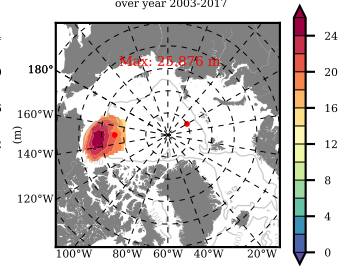

ERA01NEM405PSC mean FWC (m) over 1992

Mean FWC (m) from BG Obs Sys. (Proshutinsky et al. GRL2018) over year 2003-2017

Mean FWC (m) from Init State

ERA01NEM405PSC mean SSH anomaly

Mean DOT from Armitage et al. 2017 2003-2014