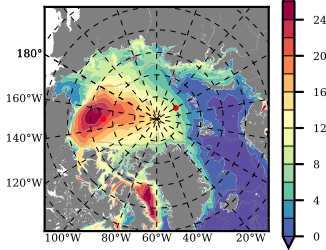

ERA01NEM405PSC mean FWC (m) over 1992

Mean FWC (m) from BG Obs Sys. (Proshutinsky et al. GRL2018) over year 2003-2017

Mean FWC (m) from Init State

ERA01NEM405PSC mean SSH anomaly

Mean DOT from Armitage et al. 2017 2003-2014