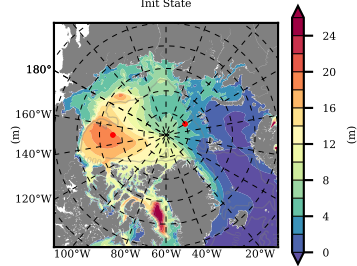

ERA01NEM405PSC mean FWC (m) over 1992

Mean FWC (m) from BG Obs Sys. (Proshutinsky et al. GRL2018) over year 2003-2017

Mean FWC (m) from Init State

ERA01NEM405PSC mean SSH anomaly

Mean DOT from Armitage et al. 2017 2003-2014