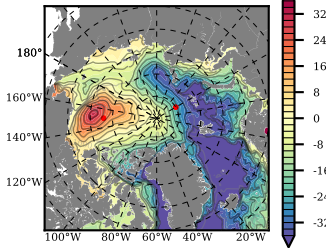

ERA01NEM405PSC mean FWC (m) over 1992

Mean FWC (m) from BG Obs Sys. (Proshutinsky et al. GRL2018) over year 2003-2017

Mean FWC (m) from Init State

ERA01NEM405PSC mean SSH anomaly

Mean DOT from Armitage et al. 2017 2003-2014