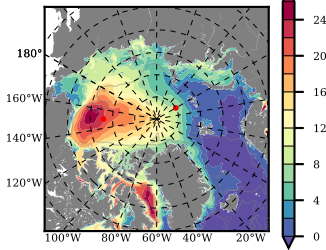

ERA01NEM405PSC mean FWC (m) over 1993

Mean FWC (m) from BG Obs Sys. (Proshutinsky et al. GRL2018) over year 2003-2017

Mean FWC (m) from Init State

ERA01NEM405PSC mean SSH anomaly

Mean DOT from Armitage et al. 2017 2003-2014