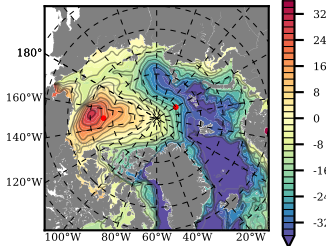

ERA01NEM405PSC mean FWC (m) over 1993

Mean FWC (m) from BG Obs Sys. (Proshutinsky et al. GRL2018) over year 2003-2017

Mean FWC (m) from Init State

ERA01NEM405PSC mean SSH anomaly

Mean DOT from Armitage et al. 2017 2003-2014