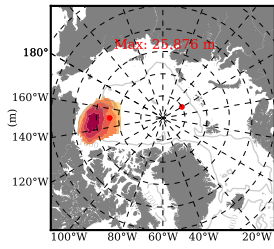

ERA01NEM405PSC mean FWC (m) over 1994

Mean FWC (m) from BG Obs Sys. (Proshutinsky et al. GRL2018) over year 2003-2017

Mean FWC (m) from Init State

ERA01NEM405PSC mean SSH anomaly

Mean DOT from Armitage et al. 2017 2003-2014