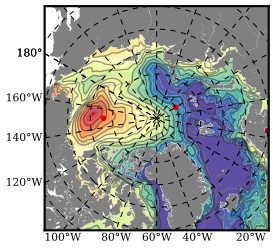

ERA01NEM405PSC mean FWC (m) over 1994

Mean FWC (m) from BG Obs Sys. (Proshutinsky et al. GRL2018) over year 2003-2017

Mean FWC (m) from Init State

ERA01NEM405PSC mean SSH anomaly

Mean DOT from Armitage et al. 2017 2003-2014