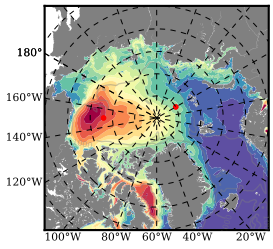

ERA01NEM405PSC mean FWC (m) over 1994

Mean FWC (m) from BG Obs Sys. (Proshutinsky et al. GRL2018) over year 2003-2017

Mean FWC (m) from Init State

ERA01NEM405PSC mean SSH anomaly

Mean DOT from Armitage et al. 2017 2003-2014