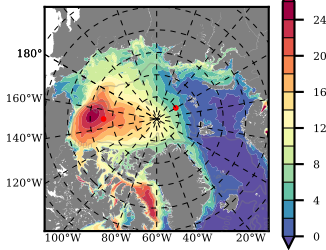

ERA01NEM405PSC mean FWC (m) over 1995

Mean FWC (m) from BG Obs Sys. (Proshutinsky et al. GRL2018) over year 2003-2017

Mean FWC (m) from Init State

ERA01NEM405PSC mean SSH anomaly

Mean DOT from Armitage et al. 2017 2003-2014