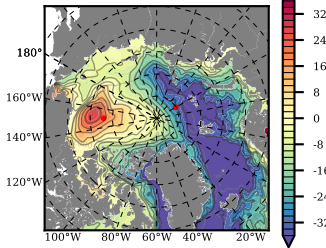

ERA01NEM405PSC mean FWC (m) over 1995

Mean FWC (m) from BG Obs Sys. (Proshutinsky et al. GRL2018) over year 2003-2017

Mean FWC (m) from Init State

ERA01NEM405PSC mean SSH anomaly

Mean DOT from Armitage et al. 2017 2003-2014