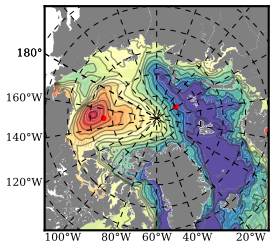

ERA01NEM405PSC mean FWC (m) over 1996

Mean FWC (m) from BG Obs Sys. (Proshutinsky et al. GRL2018) over year 2003-2017

Mean FWC (m) from Init State

ERA01NEM405PSC mean SSH anomaly

Mean DOT from Armitage et al. 2017 2003-2014