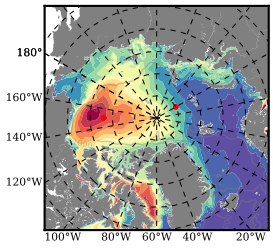

ERA01NEM405PSC mean FWC (m) over 1996

Mean FWC (m) from BG Obs Sys. (Proshutinsky et al. GRL2018) over year 2003-2017

Mean FWC (m) from Init State

ERA01NEM405PSC mean SSH anomaly

Mean DOT from Armitage et al. 2017 2003-2014