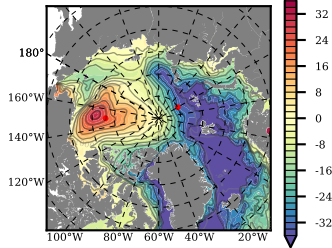

ERA01NEM405PSC mean FWC (m) over 1997

Mean FWC (m) from BG Obs Sys. (Proshutinsky et al. GRL2018) over year 2003-2017

Mean FWC (m) from Init State

ERA01NEM405PSC mean SSH anomaly

Mean DOT from Armitage et al. 2017 2003-2014