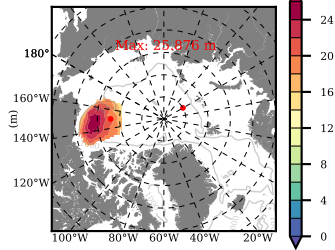

ERA01NEM405PSC mean FWC (m) over 1997

Mean FWC (m) from BG Obs Sys. (Proshutinsky et al. GRL2018) over year 2003-2017

Mean FWC (m) from Init State

ERA01NEM405PSC mean SSH anomaly

Mean DOT from Armitage et al. 2017 2003-2014