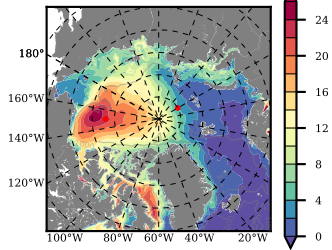

ERA01NEM405PSC mean FWC (m) over 1997

Mean FWC (m) from BG Obs Sys. (Proshutinsky et al. GRL2018) over year 2003-2017

Mean FWC (m) from Init State

ERA01NEM405PSC mean SSH anomaly

Mean DOT from Armitage et al. 2017 2003-2014