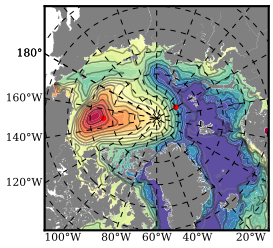

ERA01NEM405PSC mean FWC (m) over 1998

Mean FWC (m) from BG Obs Sys. (Proshutinsky et al. GRL2018) over year 2003-2017

Mean FWC (m) from Init State

ERA01NEM405PSC mean SSH anomaly

Mean DOT from Armitage et al. 2017 2003-2014