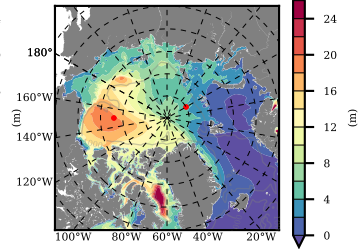

ERA01NEM405PSC mean FWC (m) over 1998

Mean FWC (m) from BG Obs Sys. (Proshutinsky et al. GRL2018) over year 2003-2017

Mean FWC (m) from Init State

ERA01NEM405PSC mean SSH anomaly

Mean DOT from Armitage et al. 2017 2003-2014