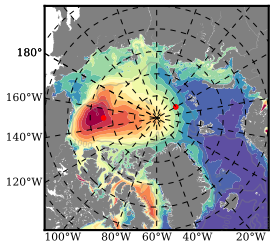

ERA01NEM405PSC mean FWC (m) over 1998

Mean FWC (m) from BG Obs Sys. (Proshutinsky et al. GRL2018) over year 2003-2017

Mean FWC (m) from Init State

ERA01NEM405PSC mean SSH anomaly

Mean DOT from Armitage et al. 2017 2003-2014