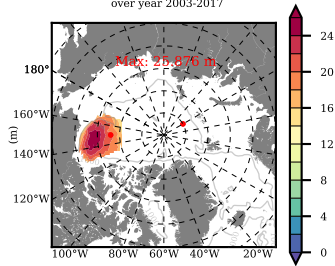

ERA01NEM405PSC mean FWC (m) over 1999

Mean FWC (m) from BG Obs Sys. (Proshutinsky et al. GRL2018) over year 2003-2017

Mean FWC (m) from Init State

ERA01NEM405PSC mean SSH anomaly

Mean DOT from Armitage et al. 2017 2003-2014