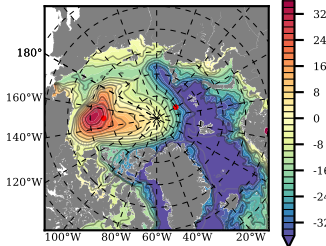

ERA01NEM405PSC mean FWC (m) over 1999

Mean FWC (m) from BG Obs Sys. (Proshutinsky et al. GRL2018) over year 2003-2017

Mean FWC (m) from Init State

ERA01NEM405PSC mean SSH anomaly

Mean DOT from Armitage et al. 2017 2003-2014