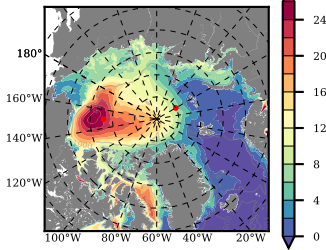

ERA01NEM405PSC mean FWC (m) over 1999

Mean FWC (m) from BG Obs Sys. (Proshutinsky et al. GRL2018) over year 2003-2017

Mean FWC (m) from Init State

ERA01NEM405PSC mean SSH anomaly

Mean DOT from Armitage et al. 2017 2003-2014