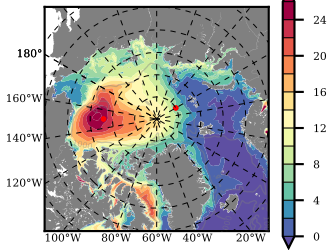

ERA01NEM405PSC mean FWC (m) over 2000

Mean FWC (m) from BG Obs Sys. (Proshutinsky et al. GRL2018) over year 2003-2017

Mean FWC (m) from Init State

ERA01NEM405PSC mean SSH anomaly

Mean DOT from Armitage et al. 2017 2003-2014