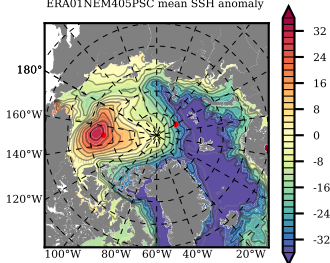

ERA01NEM405PSC mean FWC (m) over 2000

Mean FWC (m) from BG Obs Sys. (Proshutinsky et al. GRL2018) over year 2003-2017

Mean FWC (m) from Init State

ERA01NEM405PSC mean SSH anomaly

Mean DOT from Armitage et al. 2017 2003-2014