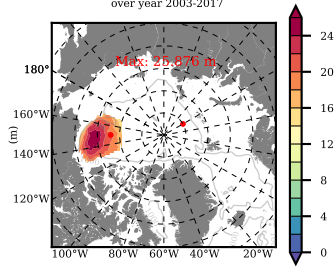

ERA01NEM405PSC mean FWC (m) over 2000

Mean FWC (m) from BG Obs Sys. (Proshutinsky et al. GRL2018) over year 2003-2017

Mean FWC (m) from Init State

ERA01NEM405PSC mean SSH anomaly

Mean DOT from Armitage et al. 2017 2003-2014