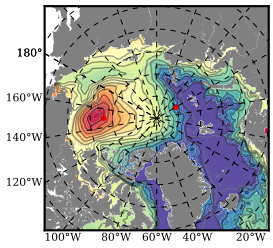

ERA01NEM405PSC mean FWC (m) over 2001

Mean FWC (m) from BG Obs Sys. (Proshutinsky et al. GRL2018) over year 2003-2017

Mean FWC (m) from Init State

ERA01NEM405PSC mean SSH anomaly

Mean DOT from Armitage et al. 2017 2003-2014