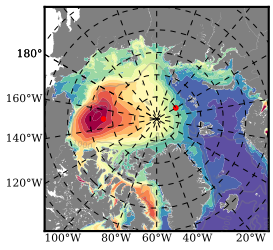

ERA01NEM405PSC mean FWC (m) over 2001

Mean FWC (m) from BG Obs Sys. (Proshutinsky et al. GRL2018) over year 2003-2017

Mean FWC (m) from Init State

ERA01NEM405PSC mean SSH anomaly

Mean DOT from Armitage et al. 2017 2003-2014