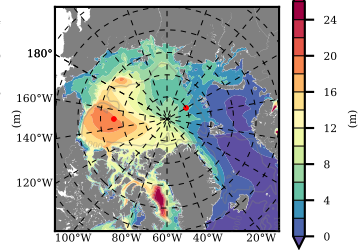

ERA01NEM405PSC mean FWC (m) over 2001

Mean FWC (m) from BG Obs Sys. (Proshutinsky et al. GRL2018) over year 2003-2017

Mean FWC (m) from Init State

ERA01NEM405PSC mean SSH anomaly

Mean DOT from Armitage et al. 2017 2003-2014