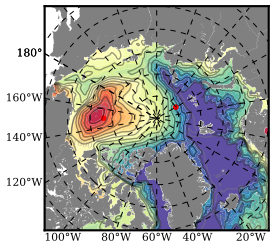

ERA01NEM405PSC mean FWC (m) over 2002

Mean FWC (m) from BG Obs Sys. (Proshutinsky et al. GRL2018) over year 2003-2017

Mean FWC (m) from Init State

ERA01NEM405PSC mean SSH anomaly

Mean DOT from Armitage et al. 2017 2003-2014