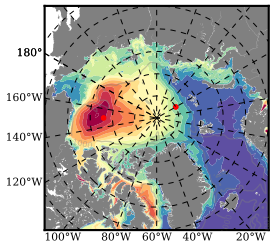

ERA01NEM405PSC mean FWC (m) over 2002

Mean FWC (m) from BG Obs Sys. (Proshutinsky et al. GRL2018) over year 2003-2017

Mean FWC (m) from Init State

ERA01NEM405PSC mean SSH anomaly

Mean DOT from Armitage et al. 2017 2003-2014