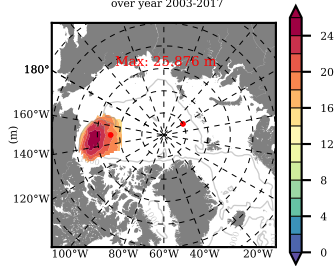

ERA01NEM405PSC mean FWC (m) over 2002

Mean FWC (m) from BG Obs Sys. (Proshutinsky et al. GRL2018) over year 2003-2017

Mean FWC (m) from Init State

ERA01NEM405PSC mean SSH anomaly

Mean DOT from Armitage et al. 2017 2003-2014