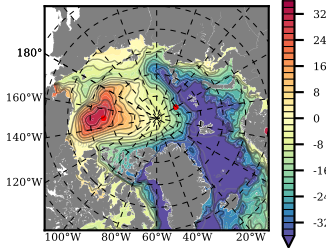

ERA01NEM405PSC mean FWC (m) over 2003

Mean FWC (m) from BG Obs Sys. (Proshutinsky et al. GRL2018) over year 2003

Mean FWC (m) from Init State

ERA01NEM405PSC mean SSH anomaly

Mean DOT from Armitage et al. 2017 2003