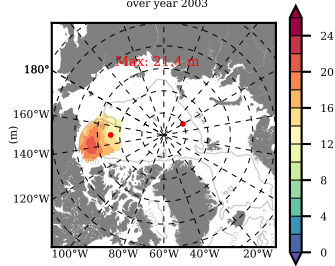

ERA01NEM405PSC mean FWC (m) over 2003

Mean FWC (m) from BG Obs Sys. (Proshutinsky et al. GRL2018) over year 2003

Mean FWC (m) from Init State

ERA01NEM405PSC mean SSH anomaly

Mean DOT from Armitage et al. 2017 2003