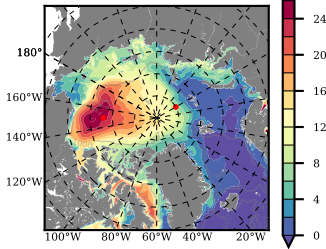

ERA01NEM405PSC mean FWC (m) over 2003

Mean FWC (m) from BG Obs Sys. (Proshutinsky et al. GRL2018) over year 2003

Mean FWC (m) from Init State

ERA01NEM405PSC mean SSH anomaly

Mean DOT from Armitage et al. 2017 2003