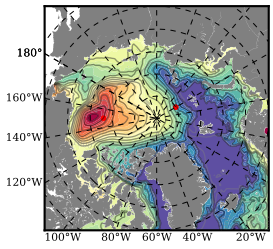

ERA01NEM405PSC mean FWC (m) over 2004

Mean FWC (m) from BG Obs Sys. (Proshutinsky et al. GRL2018) over year 2004

Mean FWC (m) from Init State

ERA01NEM405PSC mean SSH anomaly

Mean DOT from Armitage et al. 2017 2004