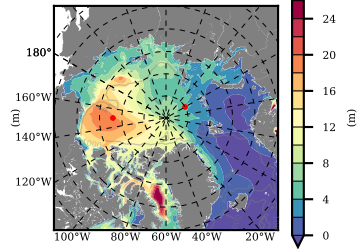

ERA01NEM405PSC mean FWC (m) over 2004

Mean FWC (m) from BG Obs Sys. (Proshutinsky et al. GRL2018) over year 2004

Mean FWC (m) from Init State

ERA01NEM405PSC mean SSH anomaly

Mean DOT from Armitage et al. 2017 2004