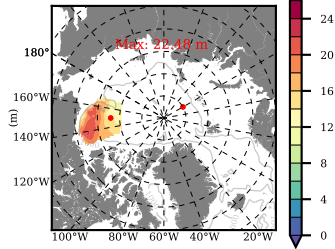

ERA01NEM405PSC mean FWC (m) over 2004

Mean FWC (m) from BG Obs Sys. (Proshutinsky et al. GRL2018) over year 2004

Mean FWC (m) from Init State

ERA01NEM405PSC mean SSH anomaly

Mean DOT from Armitage et al. 2017 2004