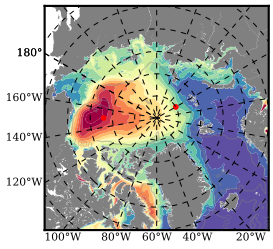

ERA01NEM405PSC mean FWC (m) over 2004

Mean FWC (m) from BG Obs Sys. (Proshutinsky et al. GRL2018) over year 2004

Mean FWC (m) from Init State

ERA01NEM405PSC mean SSH anomaly

Mean DOT from Armitage et al. 2017 2004