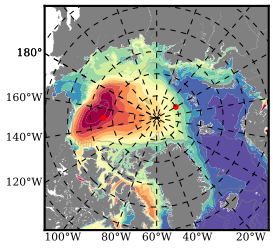

ERA01NEM405PSC mean FWC (m) over 2005

Mean FWC (m) from BG Obs Sys. (Proshutinsky et al. GRL2018) over year 2005

Mean FWC (m) from Init State

ERA01NEM405PSC mean SSH anomaly

Mean DOT from Armitage et al. 2017 2005