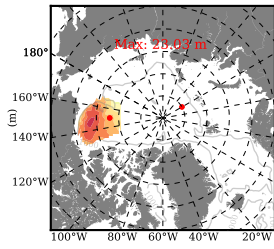

ERA01NEM405PSC mean FWC (m) over 2005

Mean FWC (m) from BG Obs Sys. (Proshutinsky et al. GRL2018) over year 2005

Mean FWC (m) from Init State

ERA01NEM405PSC mean SSH anomaly

Mean DOT from Armitage et al. 2017 2005