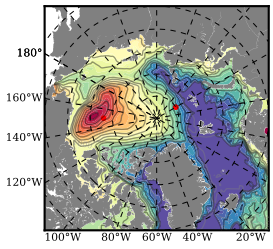

ERA01NEM405PSC mean FWC (m) over 2005

Mean FWC (m) from BG Obs Sys. (Proshutinsky et al. GRL2018) over year 2005

Mean FWC (m) from Init State

ERA01NEM405PSC mean SSH anomaly

Mean DOT from Armitage et al. 2017 2005