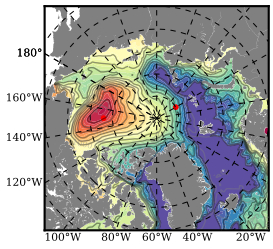

ERA01NEM405PSC mean FWC (m) over 2006

Mean FWC (m) from BG Obs Sys. (Proshutinsky et al. GRL2018) over year 2006

Mean FWC (m) from Init State

ERA01NEM405PSC mean SSH anomaly

Mean DOT from Armitage et al. 2017 2006