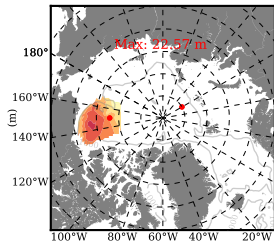

ERA01NEM405PSC mean FWC (m) over 2006

Mean FWC (m) from BG Obs Sys. (Proshutinsky et al. GRL2018) over year 2006

Mean FWC (m) from Init State

ERA01NEM405PSC mean SSH anomaly

Mean DOT from Armitage et al. 2017 2006