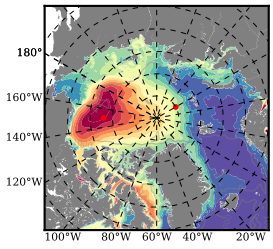

ERA01NEM405PSC mean FWC (m) over 2006

Mean FWC (m) from BG Obs Sys. (Proshutinsky et al. GRL2018) over year 2006

Mean FWC (m) from Init State

ERA01NEM405PSC mean SSH anomaly

Mean DOT from Armitage et al. 2017 2006