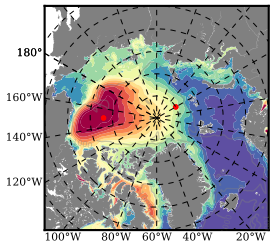

ERA01NEM405PSC mean FWC (m) over 2007

Mean FWC (m) from BG Obs Sys. (Proshutinsky et al. GRL2018) over year 2007

Mean FWC (m) from Init State

ERA01NEM405PSC mean SSH anomaly

Mean DOT from Armitage et al. 2017 2007