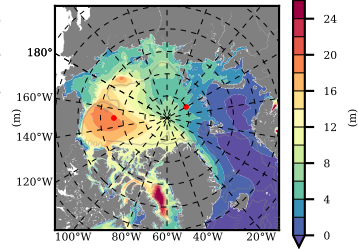

ERA01NEM405PSC mean FWC (m) over 2007

Mean FWC (m) from BG Obs Sys. (Proshutinsky et al. GRL2018) over year 2007

Mean FWC (m) from Init State

ERA01NEM405PSC mean SSH anomaly

Mean DOT from Armitage et al. 2017 2007