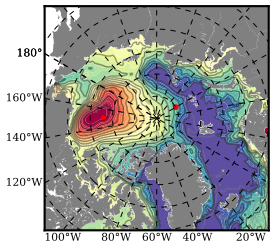

ERA01NEM405PSC mean FWC (m) over 2007

Mean FWC (m) from BG Obs Sys. (Proshutinsky et al. GRL2018) over year 2007

Mean FWC (m) from Init State

ERA01NEM405PSC mean SSH anomaly

Mean DOT from Armitage et al. 2017 2007