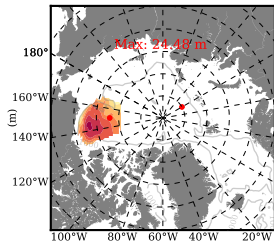

ERA01NEM405PSC mean FWC (m) over 2007

Mean FWC (m) from BG Obs Sys. (Proshutinsky et al. GRL2018) over year 2007

Mean FWC (m) from Init State

ERA01NEM405PSC mean SSH anomaly

Mean DOT from Armitage et al. 2017 2007