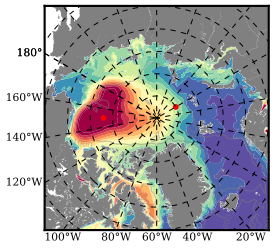

ERA01NEM405PSC mean FWC (m) over 2008

Mean FWC (m) from BG Obs Sys. (Proshutinsky et al. GRL2018) over year 2008

Mean FWC (m) from Init State

ERA01NEM405PSC mean SSH anomaly

Mean DOT from Armitage et al. 2017 2008