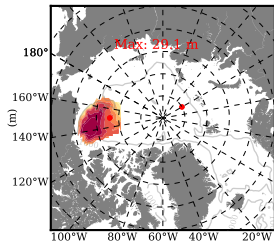

ERA01NEM405PSC mean FWC (m) over 2008

Mean FWC (m) from BG Obs Sys. (Proshutinsky et al. GRL2018) over year 2008

Mean FWC (m) from Init State

ERA01NEM405PSC mean SSH anomaly

Mean DOT from Armitage et al. 2017 2008