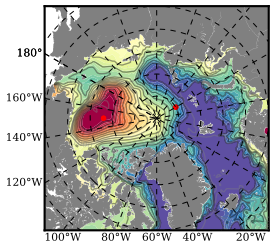

ERA01NEM405PSC mean FWC (m) over 2008

Mean FWC (m) from BG Obs Sys. (Proshutinsky et al. GRL2018) over year 2008

Mean FWC (m) from Init State

ERA01NEM405PSC mean SSH anomaly

Mean DOT from Armitage et al. 2017 2008