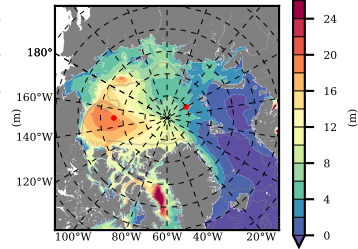

ERA01NEM405PSC mean FWC (m) over 2008

Mean FWC (m) from BG Obs Sys. (Proshutinsky et al. GRL2018) over year 2008

Mean FWC (m) from Init State

ERA01NEM405PSC mean SSH anomaly

Mean DOT from Armitage et al. 2017 2008