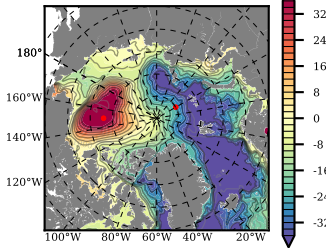

ERA01NEM405PSC mean FWC (m) over 2011

Mean FWC (m) from BG Obs Sys. (Proshutinsky et al. GRL2018) over year 2011

Mean FWC (m) from Init State

ERA01NEM405PSC mean SSH anomaly

Mean DOT from Armitage et al. 2017 2011