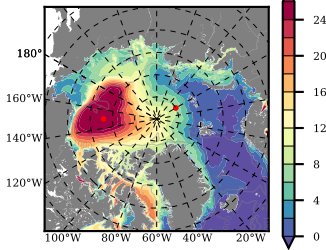

ERA01NEM405PSC mean FWC (m) over 2011

Mean FWC (m) from BG Obs Sys. (Proshutinsky et al. GRL2018) over year 2011

Mean FWC (m) from Init State

ERA01NEM405PSC mean SSH anomaly

Mean DOT from Armitage et al. 2017 2011