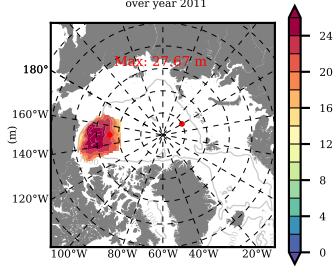

ERA01NEM405PSC mean FWC (m) over 2011

Mean FWC (m) from BG Obs Sys. (Proshutinsky et al. GRL2018) over year 2011

Mean FWC (m) from Init State

ERA01NEM405PSC mean SSH anomaly

Mean DOT from Armitage et al. 2017 2011