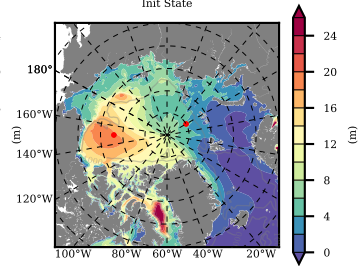

ERA01NEM405PSC mean FWC (m) over 2011

Mean FWC (m) from BG Obs Sys. (Proshutinsky et al. GRL2018) over year 2011

Mean FWC (m) from Init State

ERA01NEM405PSC mean SSH anomaly

Mean DOT from Armitage et al. 2017 2011