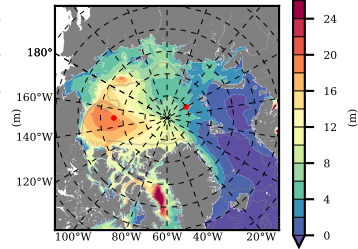

ERA01NEM405PSC mean FWC (m) over 2012

Mean FWC (m) from BG Obs Sys. (Proshutinsky et al. GRL2018) over year 2012

Mean FWC (m) from Init State

ERA01NEM405PSC mean SSH anomaly

Mean DOT from Armitage et al. 2017 2012