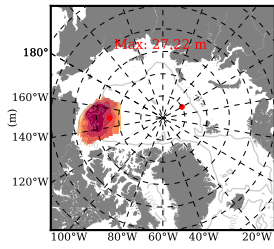

ERA01NEM405PSC mean FWC (m) over 2012

Mean FWC (m) from BG Obs Sys. (Proshutinsky et al. GRL2018) over year 2012

Mean FWC (m) from Init State

ERA01NEM405PSC mean SSH anomaly

Mean DOT from Armitage et al. 2017 2012