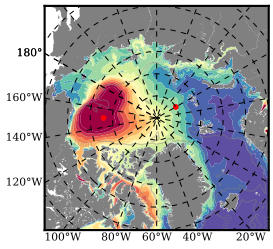

ERA01NEM405PSC mean FWC (m) over 2012

Mean FWC (m) from BG Obs Sys. (Proshutinsky et al. GRL2018) over year 2012

Mean FWC (m) from Init State

ERA01NEM405PSC mean SSH anomaly

Mean DOT from Armitage et al. 2017 2012