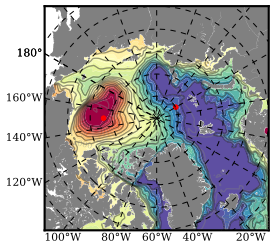

ERA01NEM405PSC mean FWC (m) over 2012

Mean FWC (m) from BG Obs Sys. (Proshutinsky et al. GRL2018) over year 2012

Mean FWC (m) from Init State

ERA01NEM405PSC mean SSH anomaly

Mean DOT from Armitage et al. 2017 2012