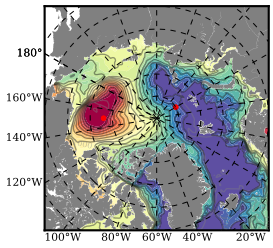

ERA01NEM405PSC mean FWC (m) over 2013

Mean FWC (m) from BG Obs Sys. (Proshutinsky et al. GRL2018) over year 2013

Mean FWC (m) from Init State

ERA01NEM405PSC mean SSH anomaly

Mean DOT from Armitage et al. 2017 2013