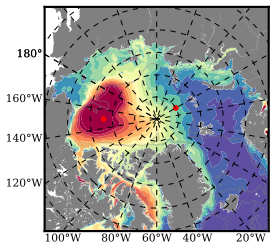

ERA01NEM405PSC mean FWC (m) over 2013

Mean FWC (m) from BG Obs Sys. (Proshutinsky et al. GRL2018) over year 2013

Mean FWC (m) from Init State

ERA01NEM405PSC mean SSH anomaly

Mean DOT from Armitage et al. 2017 2013