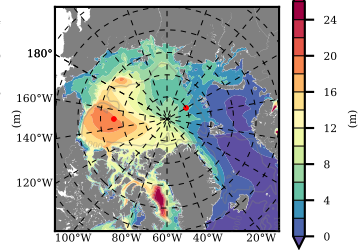

ERA01NEM405PSC mean FWC (m) over 2013

Mean FWC (m) from BG Obs Sys. (Proshutinsky et al. GRL2018) over year 2013

Mean FWC (m) from Init State

ERA01NEM405PSC mean SSH anomaly

Mean DOT from Armitage et al. 2017 2013