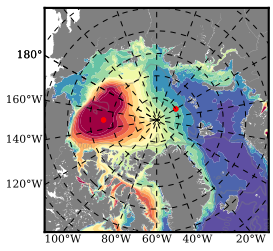

ERA01NEM405PSC mean FWC (m) over 2014

Mean FWC (m) from BG Obs Sys. (Proshutinsky et al. GRL2018) over year 2014

Mean FWC (m) from Init State

ERA01NEM405PSC mean SSH anomaly

Mean DOT from Armitage et al. 2017 2014