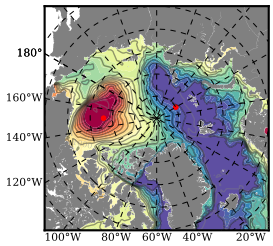

ERA01NEM405PSC mean FWC (m) over 2014

Mean FWC (m) from BG Obs Sys. (Proshutinsky et al. GRL2018) over year 2014

Mean FWC (m) from Init State

ERA01NEM405PSC mean SSH anomaly

Mean DOT from Armitage et al. 2017 2014