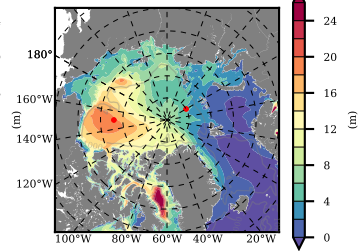

ERA01NEM405PSC mean FWC (m) over 2014

Mean FWC (m) from BG Obs Sys. (Proshutinsky et al. GRL2018) over year 2014

Mean FWC (m) from Init State

ERA01NEM405PSC mean SSH anomaly

Mean DOT from Armitage et al. 2017 2014