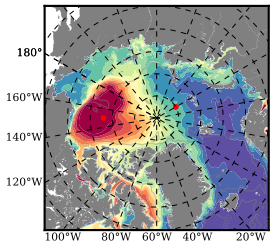

ERA01NEM405PSC mean FWC (m) over 2015

Mean FWC (m) from BG Obs Sys. (Proshutinsky et al. GRL2018) over year 2015

Mean FWC (m) from Init State

ERA01NEM405PSC mean SSH anomaly

Mean DOT from Armitage et al. 2017 2003-2014