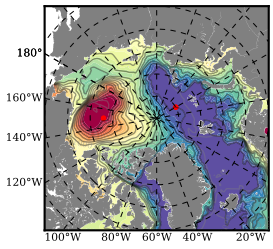

ERA01NEM405PSC mean FWC (m) over 2015

Mean FWC (m) from BG Obs Sys. (Proshutinsky et al. GRL2018) over year 2015

Mean FWC (m) from Init State

ERA01NEM405PSC mean SSH anomaly

Mean DOT from Armitage et al. 2017 2003-2014