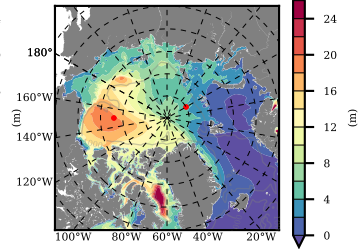

ERA01NEM405PSC mean FWC (m) over 2015

Mean FWC (m) from BG Obs Sys. (Proshutinsky et al. GRL2018) over year 2015

Mean FWC (m) from Init State

ERA01NEM405PSC mean SSH anomaly

Mean DOT from Armitage et al. 2017 2003-2014