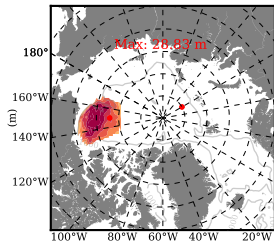

ERA01NEM405PSC mean FWC (m) over 2015

Mean FWC (m) from BG Obs Sys. (Proshutinsky et al. GRL2018) over year 2015

Mean FWC (m) from Init State

ERA01NEM405PSC mean SSH anomaly

Mean DOT from Armitage et al. 2017 2003-2014