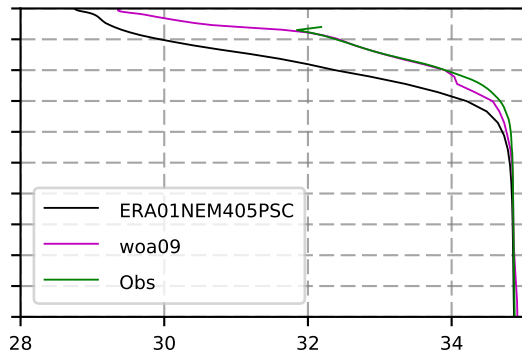

2014 mean temperature
@ moor Arctic B box

2014 mean Salinity
@ moor Arctic B box

@ moor EUR box

@ moor EUR box