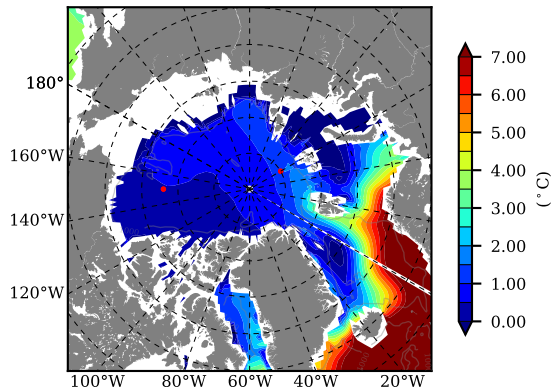

ERA01NEM405PSP AW Max Temp over 1979

AW Max Temp from PHC 3.0

ERA01NEM405PSP AW Max Temp depth

AW Max Temp depth from PHC 3.0