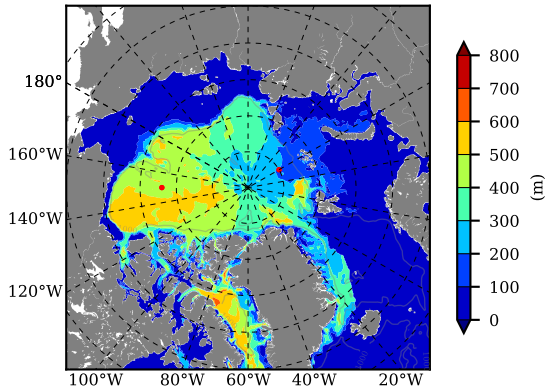

ERA01NEM405PSP AW Max Temp over 1979

AW Max Temp from PHC 3.0

ERA01NEM405PSP AW Max Temp depth

AW Max Temp depth from PHC 3.0