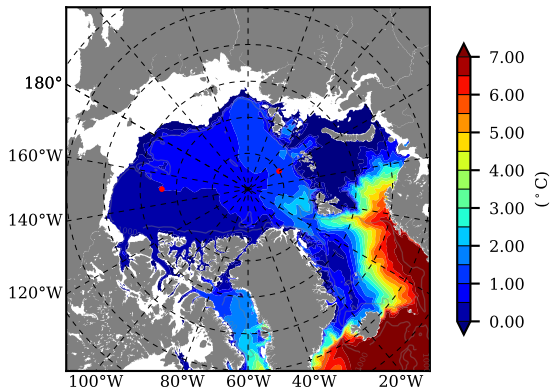

ERA01NEM405PSP AW Max Temp over 1979

AW Max Temp from PHC 3.0

ERA01NEM405PSP AW Max Temp depth

AW Max Temp depth from PHC 3.0