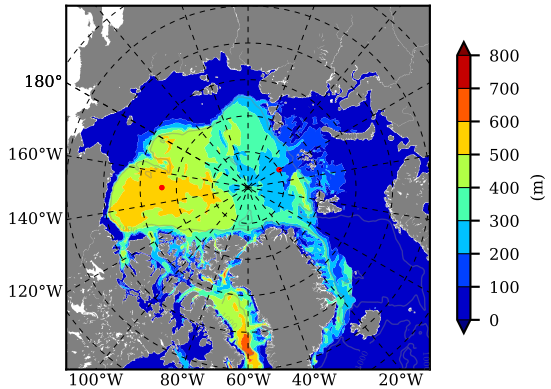

ERA01NEM405PSP AW Max Temp over 1980

AW Max Temp from PHC 3.0

ERA01NEM405PSP AW Max Temp depth

AW Max Temp depth from PHC 3.0