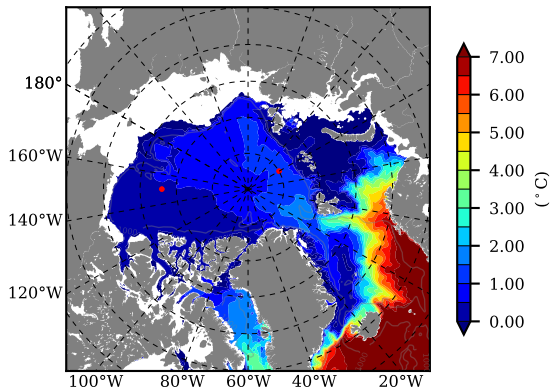

ERA01NEM405PSP AW Max Temp over 1980

AW Max Temp from PHC 3.0

ERA01NEM405PSP AW Max Temp depth

AW Max Temp depth from PHC 3.0