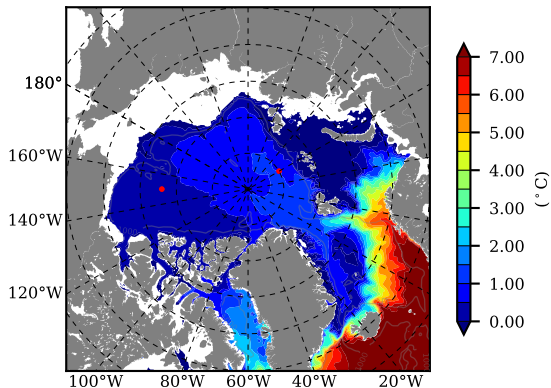

ERA01NEM405PSP AW Max Temp over 1981

AW Max Temp from PHC 3.0

ERA01NEM405PSP AW Max Temp depth

AW Max Temp depth from PHC 3.0