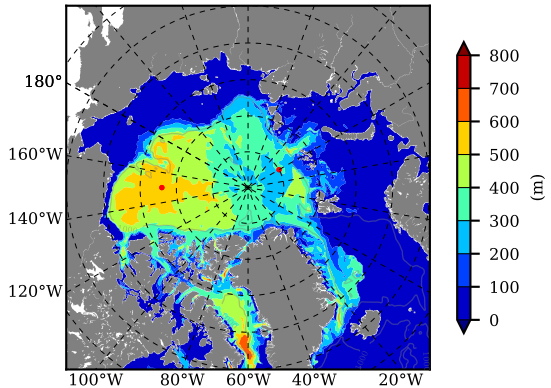

ERA01NEM405PSP AW Max Temp over 1981

AW Max Temp from PHC 3.0

ERA01NEM405PSP AW Max Temp depth

AW Max Temp depth from PHC 3.0