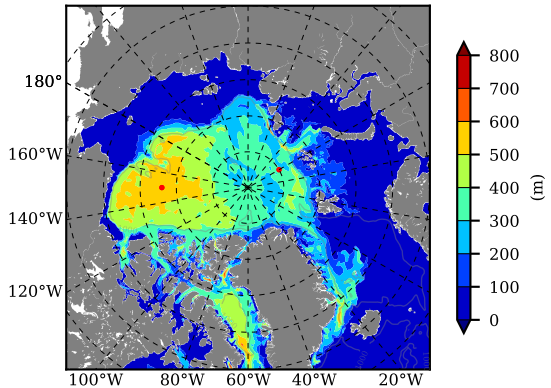

ERA01NEM405PSP AW Max Temp over 1982

AW Max Temp from PHC 3.0

ERA01NEM405PSP AW Max Temp depth

AW Max Temp depth from PHC 3.0