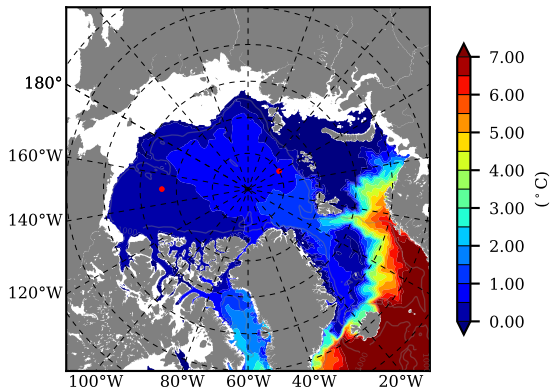

ERA01NEM405PSP AW Max Temp over 1982

AW Max Temp from PHC 3.0

ERA01NEM405PSP AW Max Temp depth

AW Max Temp depth from PHC 3.0