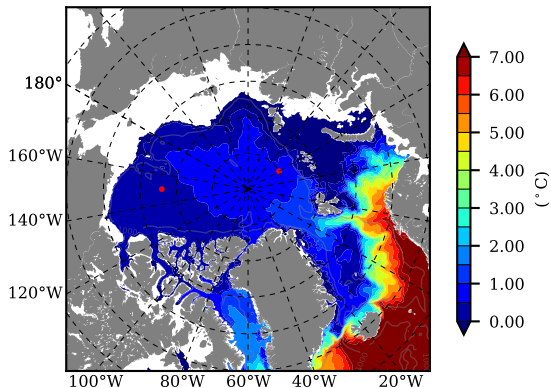

ERA01NEM405PSP AW Max Temp over 1983

AW Max Temp from PHC 3.0

ERA01NEM405PSP AW Max Temp depth

AW Max Temp depth from PHC 3.0