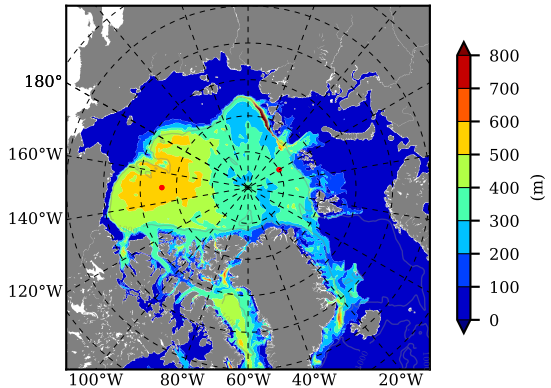

ERA01NEM405PSP AW Max Temp over 1983

AW Max Temp from PHC 3.0

ERA01NEM405PSP AW Max Temp depth

AW Max Temp depth from PHC 3.0