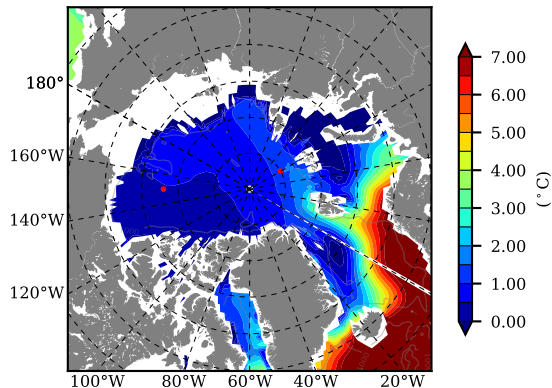

ERA01NEM405PSP AW Max Temp over 1984

AW Max Temp from PHC 3.0

ERA01NEM405PSP AW Max Temp depth

AW Max Temp depth from PHC 3.0