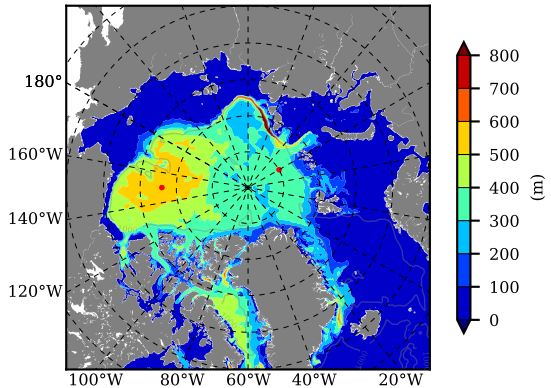

ERA01NEM405PSP AW Max Temp over 1984

AW Max Temp from PHC 3.0

ERA01NEM405PSP AW Max Temp depth

AW Max Temp depth from PHC 3.0