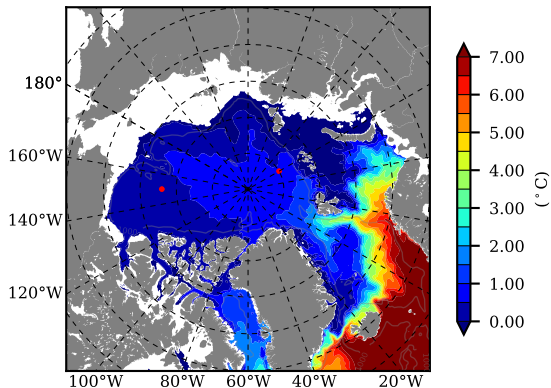

ERA01NEM405PSP AW Max Temp over 1984

AW Max Temp from PHC 3.0

ERA01NEM405PSP AW Max Temp depth

AW Max Temp depth from PHC 3.0