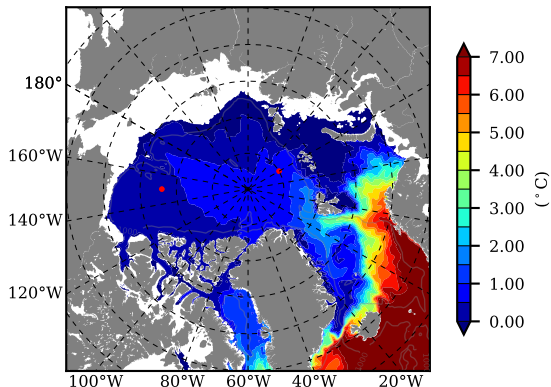

ERA01NEM405PSP AW Max Temp over 1985

AW Max Temp from PHC 3.0

ERA01NEM405PSP AW Max Temp depth

AW Max Temp depth from PHC 3.0