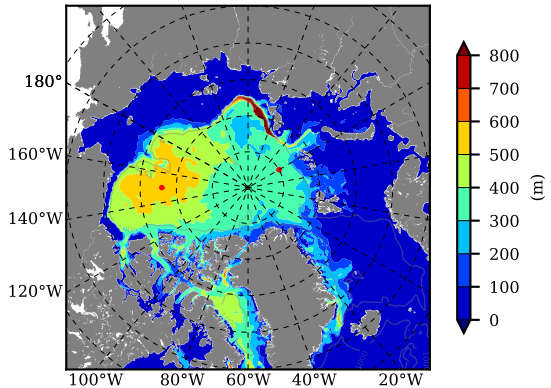

ERA01NEM405PSP AW Max Temp over 1985

AW Max Temp from PHC 3.0

ERA01NEM405PSP AW Max Temp depth

AW Max Temp depth from PHC 3.0