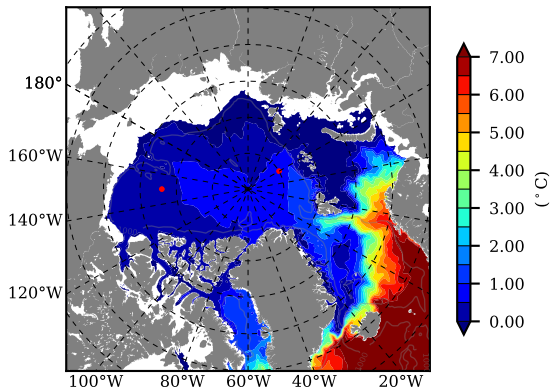

ERA01NEM405PSP AW Max Temp over 1986

AW Max Temp from PHC 3.0

ERA01NEM405PSP AW Max Temp depth

AW Max Temp depth from PHC 3.0