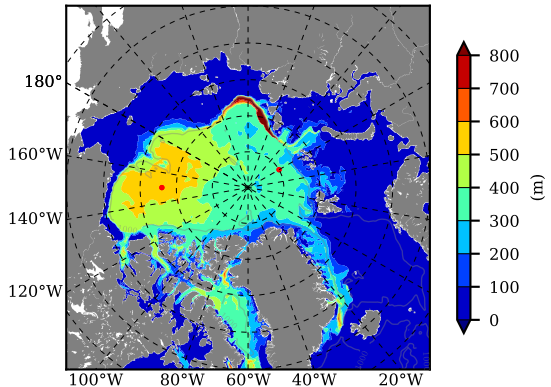

ERA01NEM405PSP AW Max Temp over 1986

AW Max Temp from PHC 3.0

ERA01NEM405PSP AW Max Temp depth

AW Max Temp depth from PHC 3.0