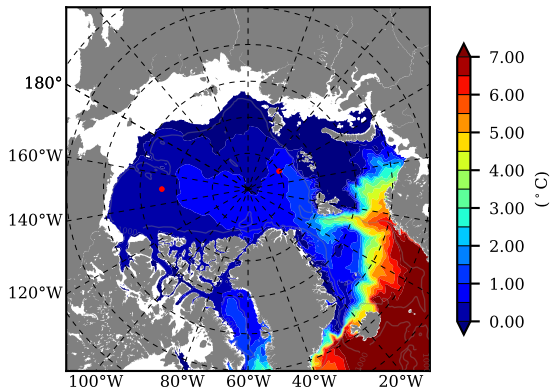

ERA01NEM405PSP AW Max Temp over 1987

AW Max Temp from PHC 3.0

ERA01NEM405PSP AW Max Temp depth

AW Max Temp depth from PHC 3.0