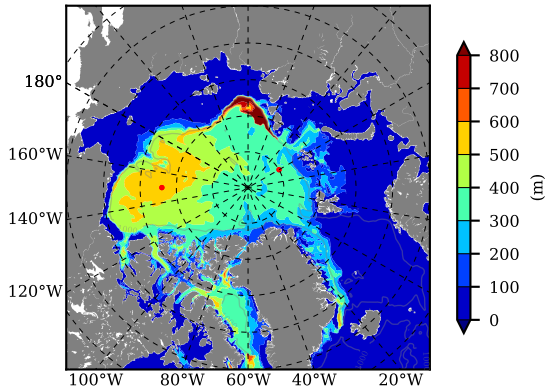

ERA01NEM405PSP AW Max Temp over 1987

AW Max Temp from PHC 3.0

ERA01NEM405PSP AW Max Temp depth

AW Max Temp depth from PHC 3.0