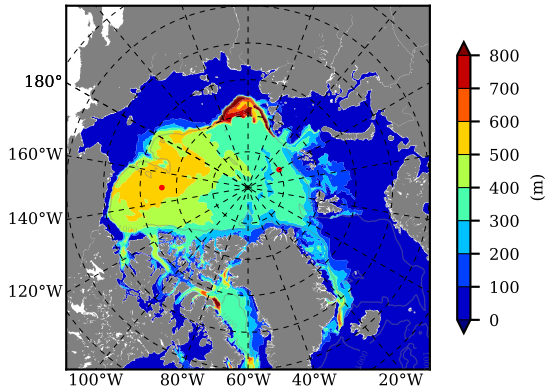

ERA01NEM405PSP AW Max Temp over 1988

AW Max Temp from PHC 3.0

ERA01NEM405PSP AW Max Temp depth

AW Max Temp depth from PHC 3.0