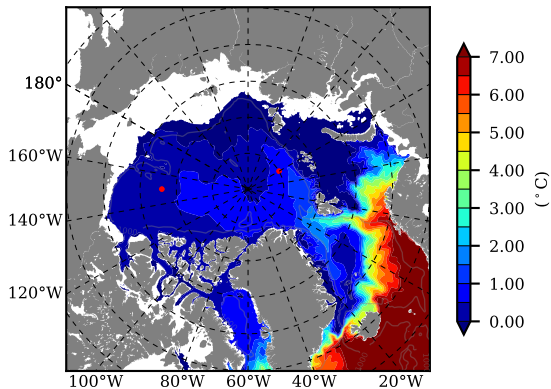

ERA01NEM405PSP AW Max Temp over 1988

AW Max Temp from PHC 3.0

ERA01NEM405PSP AW Max Temp depth

AW Max Temp depth from PHC 3.0