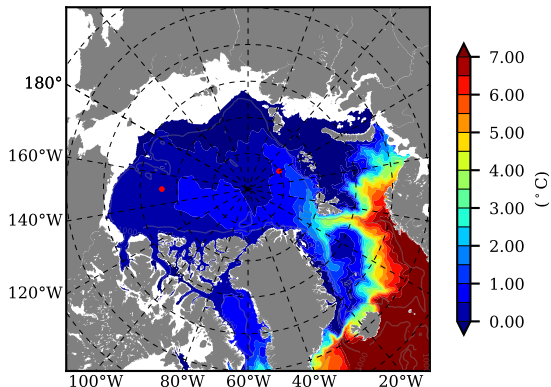

ERA01NEM405PSP AW Max Temp over 1989

AW Max Temp from PHC 3.0

ERA01NEM405PSP AW Max Temp depth

AW Max Temp depth from PHC 3.0