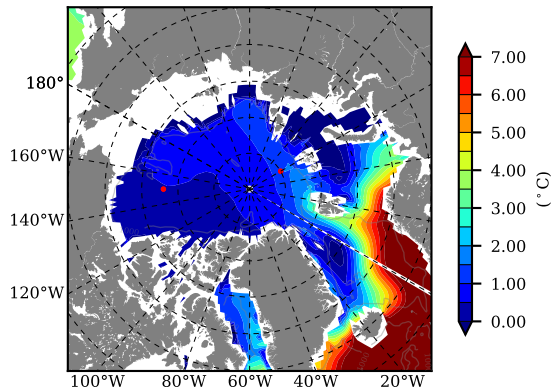

ERA01NEM405PSP AW Max Temp over 1989

AW Max Temp from PHC 3.0

ERA01NEM405PSP AW Max Temp depth

AW Max Temp depth from PHC 3.0