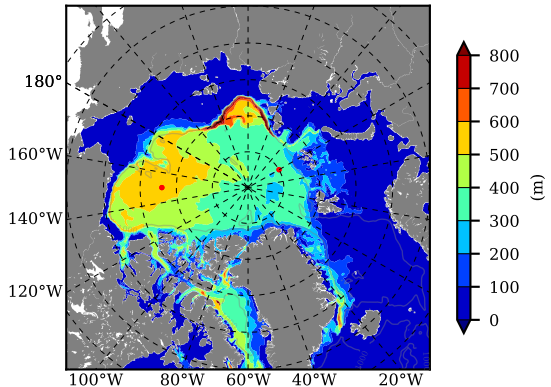

ERA01NEM405PSP AW Max Temp over 1989

AW Max Temp from PHC 3.0

ERA01NEM405PSP AW Max Temp depth

AW Max Temp depth from PHC 3.0