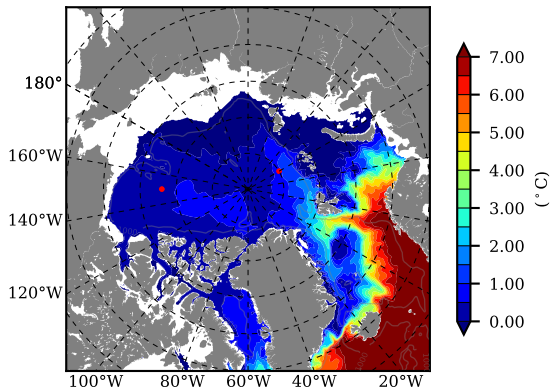

ERA01NEM405PSP AW Max Temp over 1990

AW Max Temp from PHC 3.0

ERA01NEM405PSP AW Max Temp depth

AW Max Temp depth from PHC 3.0