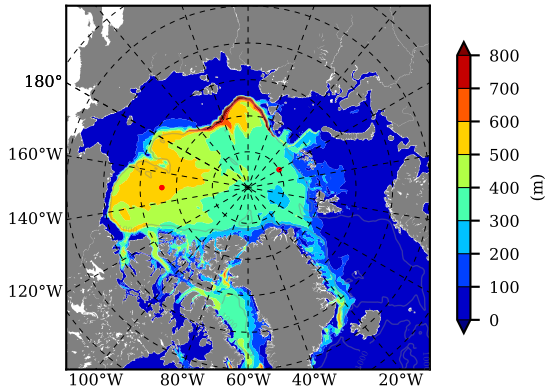

ERA01NEM405PSP AW Max Temp over 1990

AW Max Temp from PHC 3.0

ERA01NEM405PSP AW Max Temp depth

AW Max Temp depth from PHC 3.0