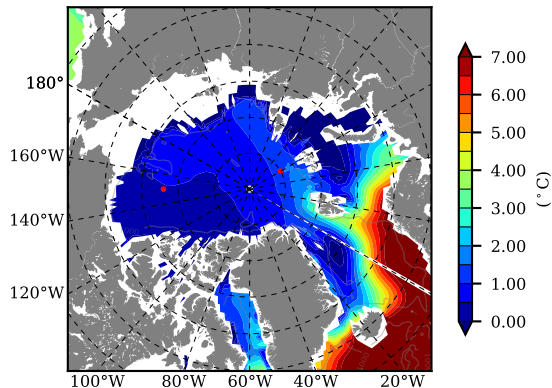

ERA01NEM405PSP AW Max Temp over 1990

AW Max Temp from PHC 3.0

ERA01NEM405PSP AW Max Temp depth

AW Max Temp depth from PHC 3.0