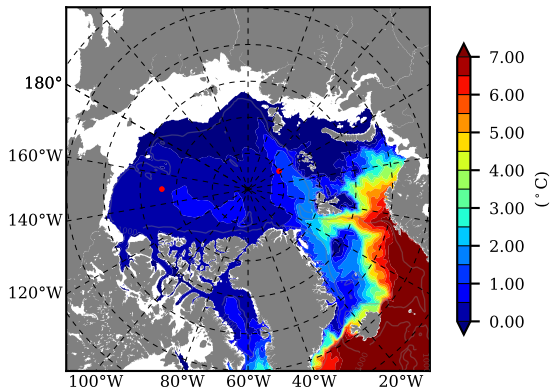

ERA01NEM405PSP AW Max Temp over 1991

AW Max Temp from PHC 3.0

ERA01NEM405PSP AW Max Temp depth

AW Max Temp depth from PHC 3.0