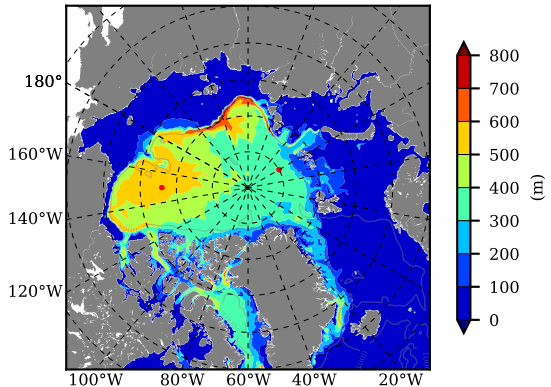

ERA01NEM405PSP AW Max Temp over 1991

AW Max Temp from PHC 3.0

ERA01NEM405PSP AW Max Temp depth

AW Max Temp depth from PHC 3.0