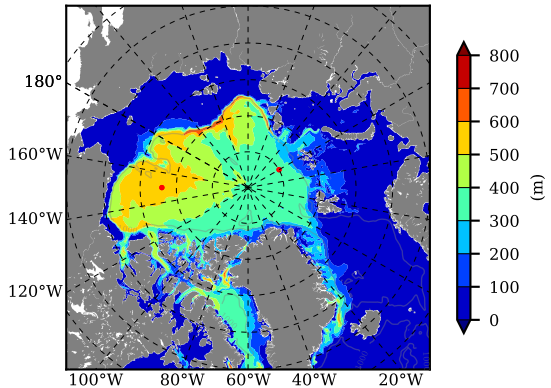

ERA01NEM405PSP AW Max Temp over 1992

AW Max Temp from PHC 3.0

ERA01NEM405PSP AW Max Temp depth

AW Max Temp depth from PHC 3.0