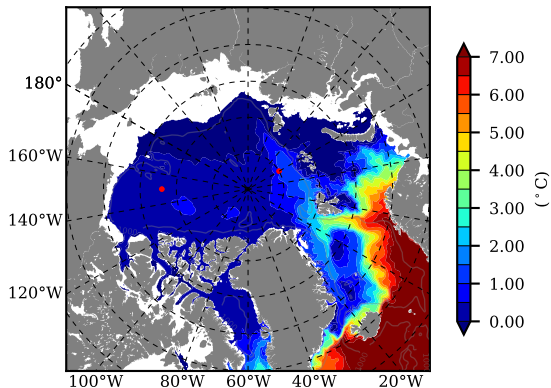

ERA01NEM405PSP AW Max Temp over 1992

AW Max Temp from PHC 3.0

ERA01NEM405PSP AW Max Temp depth

AW Max Temp depth from PHC 3.0