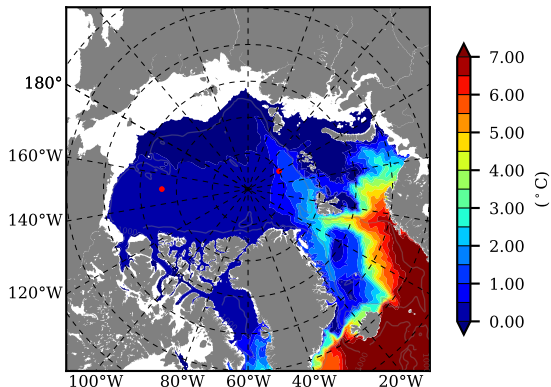

ERA01NEM405PSP AW Max Temp over 1993

AW Max Temp from PHC 3.0

ERA01NEM405PSP AW Max Temp depth

AW Max Temp depth from PHC 3.0