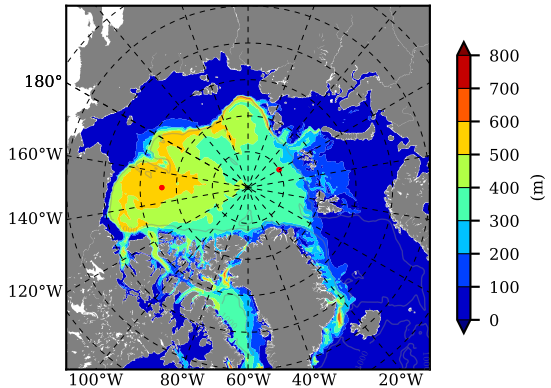

ERA01NEM405PSP AW Max Temp over 1993

AW Max Temp from PHC 3.0

ERA01NEM405PSP AW Max Temp depth

AW Max Temp depth from PHC 3.0